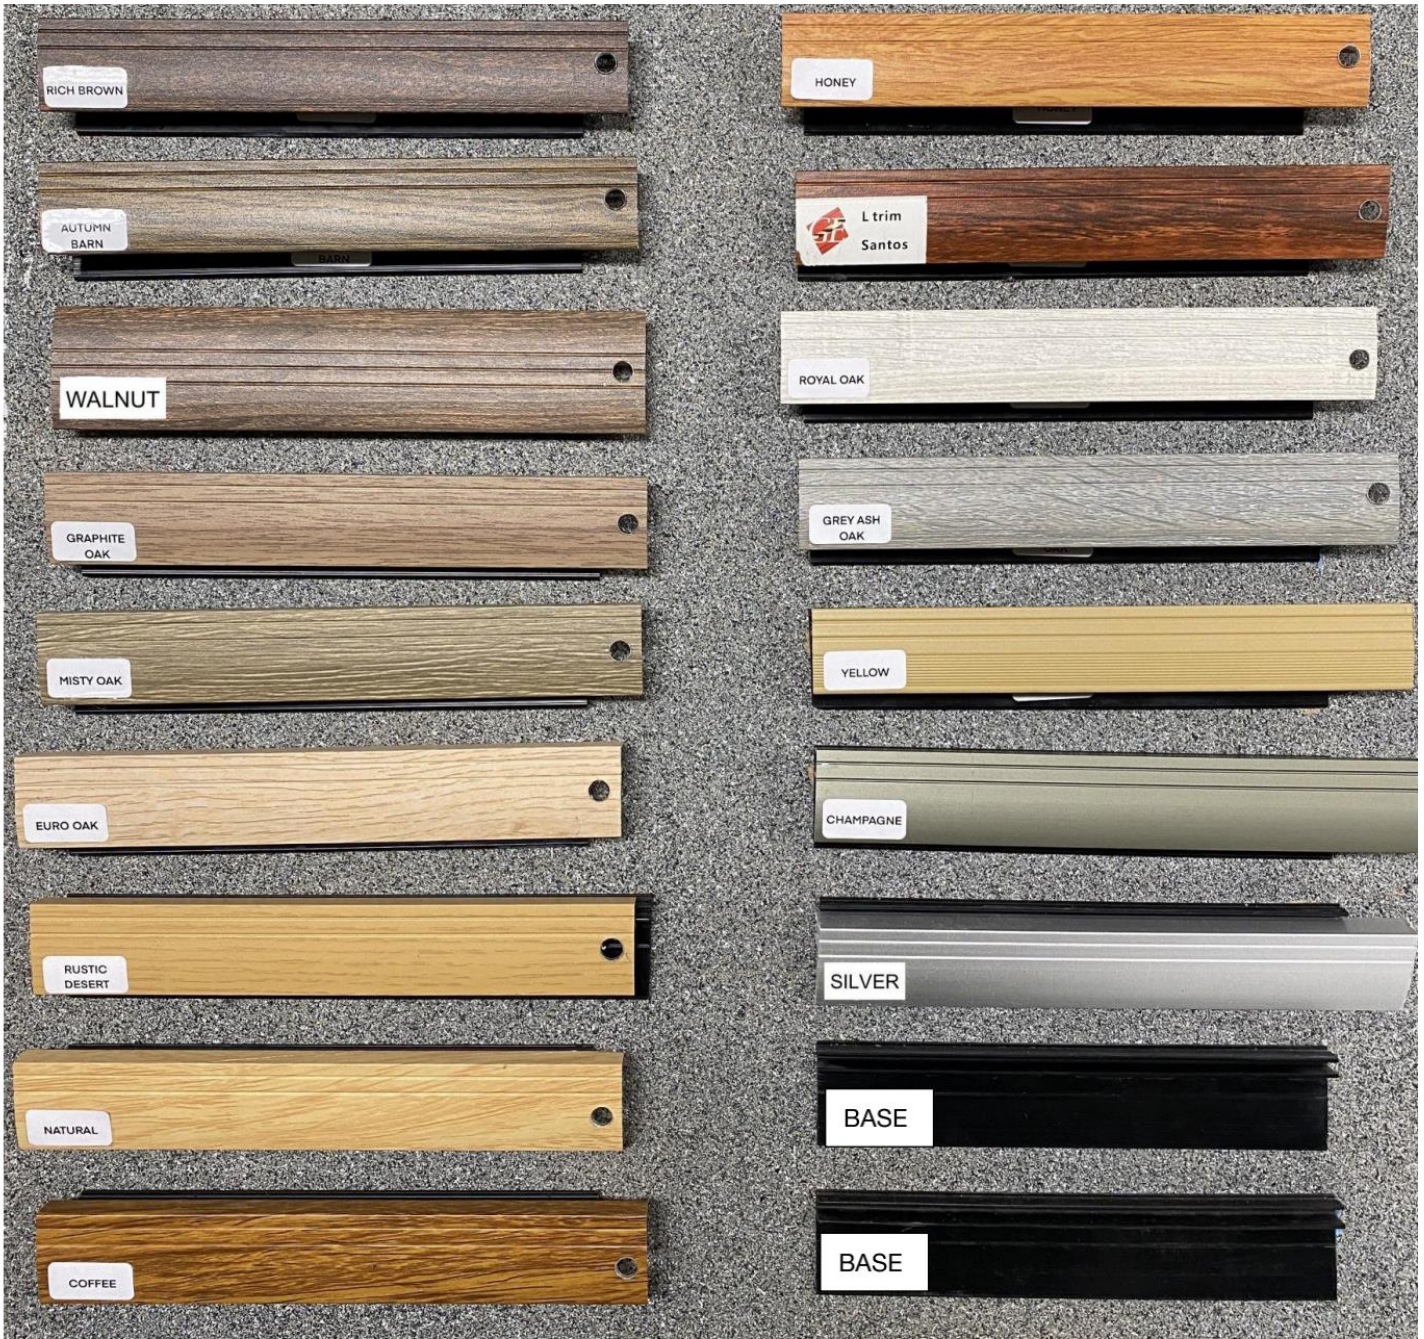

TRIMS

SELECTION GUIDE

GOLDEN ELITE GROUP
TILING & FLOORING

MDF SCOTIA COLOUR

ALUMINUM TRIM COLOUR

ALUMINUM L TRIM

L-TRIM DIMENSIONS

Length: 2700 mm

VINYL FLOORING

ACOUSTIC LUXURY VINYL PLANKS

NAME	CODE	Aluminium Trims	MDF Scotia	Nosing
WHITE OAK	GELL528-06	ROYAL OAK	ROYAL OAK	
MANILA OAK	GELL5006-1	HONEY	COFFEE	
IRON BARK	GELL1402	WALNUT	OIL RUBBER	
MIDNIGHT OAK	GELL1403	SILVER	WHITE	
PEARL OAK	GELL1404	GRAPHITE	WEATHERED OAK	
ASHEN OAK	GELL1384	GREY ASH OAK/ SILVER	SILVER OAK	
GREY WASH OAK	GELL1318	GREY ASH OAK	SILVER OAK	
CLASSIC OAK	GELL35-2	RUSTIC	MERANTI	
AGED OAK	GELL95-2	GREY ASH OAK	SILVER	
SYDNEY BLUE GUM	*GELL139-03	SANTOS	SYDNEY BLUE GUM	
BLEACHED OAK	GELL124-8	GREY ASH OAK	LIMED OAK	
ANTIQUE PINE	GELL77-6	RICH BROWN	OIL RUBBER	
RECLAIMED PINE	GELL77-3	AUTUMN BARN	CHAMPAGNE	
HONEY OAK	GELL71-3	YELLOW	SANDY	
MERBAU	GELL26-1	WALNUT	OIL RUBBER	
BLACK BUTT	GELL79-4	NATURAL	NATURAL PINE	
SPOTTED GUM	GELL79-5/80-5	GRAPHITE	MERANTI	
ASH LAND	GELL19-14	PLEASE MATCH	PLEASE MATCH	