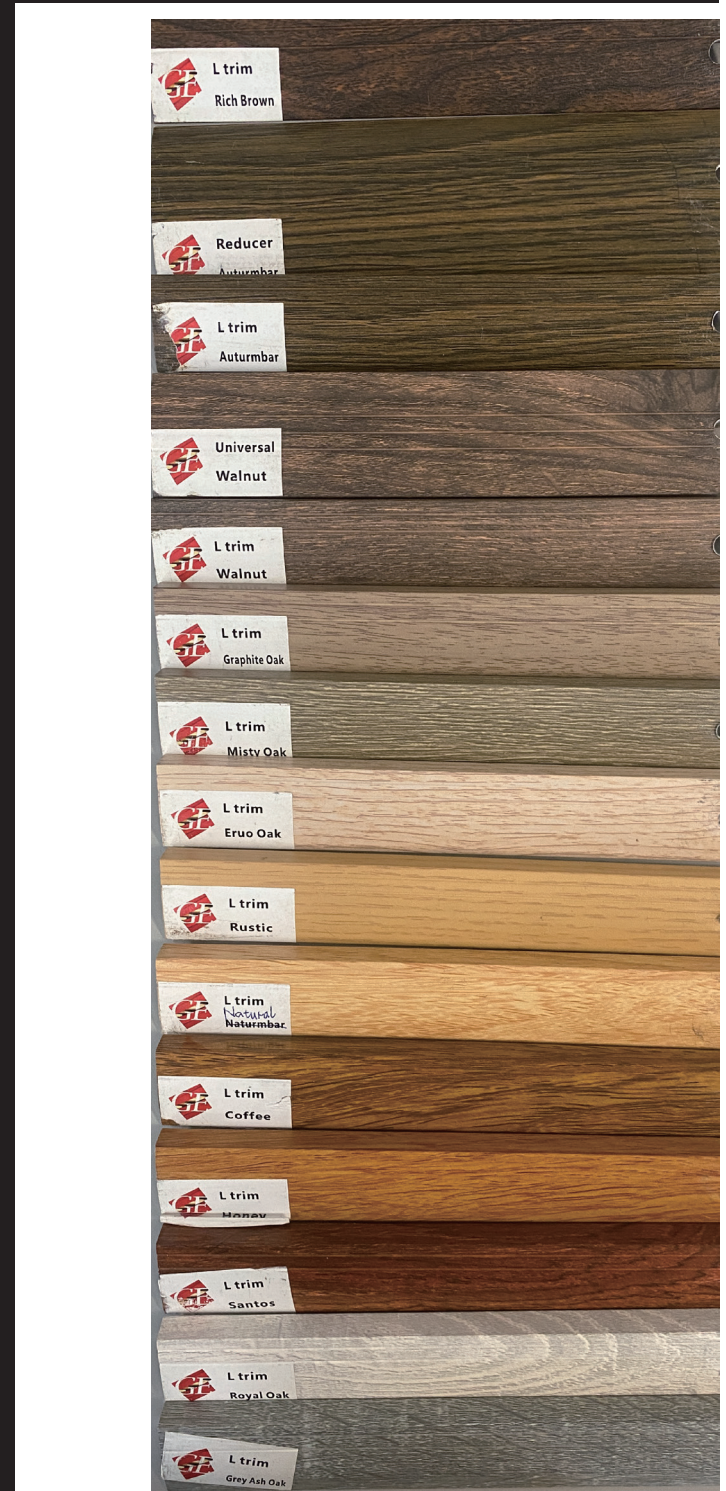

AQUACOUSTIC HYBRID EASYLAY SPC
TRIM & SCOTIA

COLOUR MATCH GUIDE

ALL TRIM AND SCOTIA COLOUR MATCHING OPTIONS ARE SELECTED FROM
THE CLOSEST COLOURS TO THE FLOORING AVAILABLE

Golden Elite Group

SCOTIA COLOUR RANGE

TRIM COLOUR RANGE

YELLOW TRIM

CHAMPAGNE TRIM

SILVER TRIM

WHITE SCOTIA

GESPC0701 MERBAU TRIM

TRIM OPTION 1 - COFFEE

TRIM OPTION 2 - HONEY